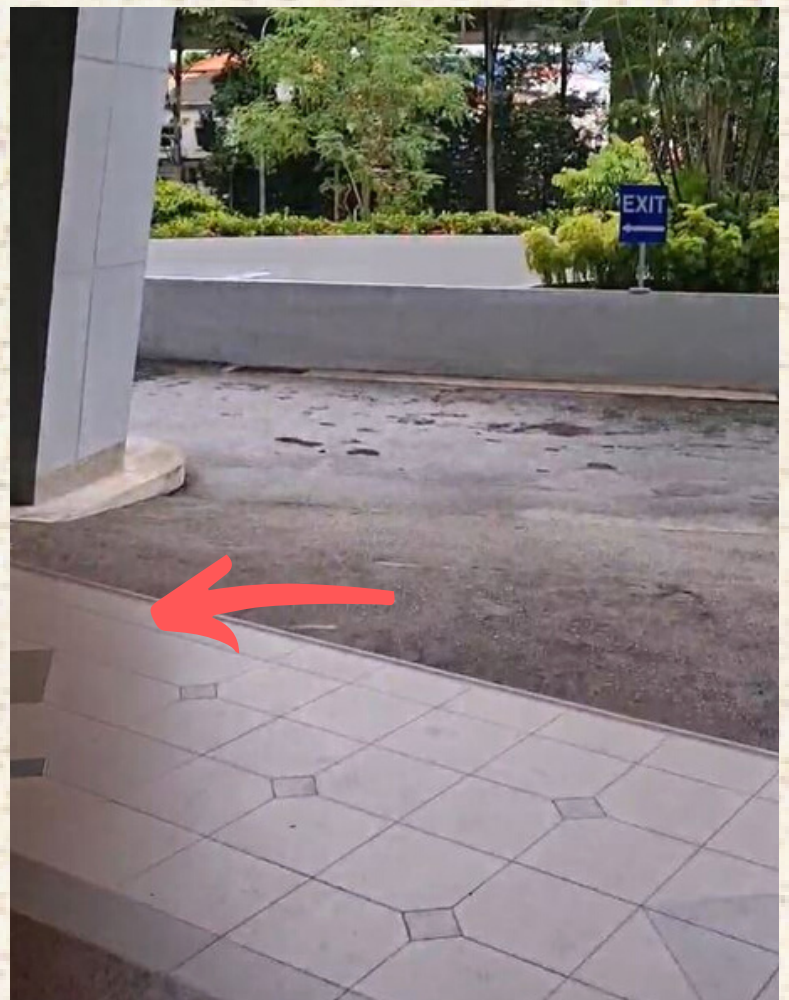

k n o t s™

cafe and living

Carpark Directions (Block 102E)

1. Park at block 102E's basement in Citilink Warehouse Complex
2. Enter the lift lobby near the carpark entrance

3. Go up to level 1

k n o t s™

cafe and living

4. Walk out and turn left

*If you park at block 102F's carpark, do walk towards the left side of block 102E

5. Walk straight ahead, we are located at #01-08