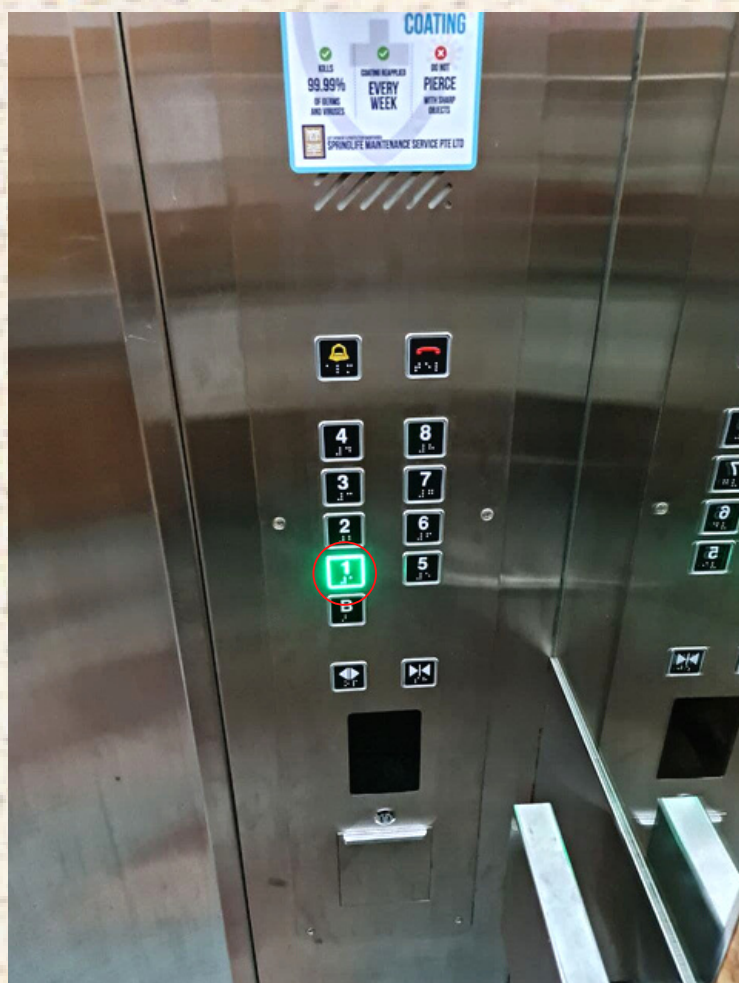

k n o t s™

cafe and living

Carpark Directions (Block 102E)

1. Park at block 102E's basement in Citilink Warehouse Complex
2. Enter the lift lobby near the carpark entrance

3. Go up to level 1

k n o t s™

cafe and living

4. Walk out and turn left

*If you park at block 102F's carpark, do walk towards the left side of block 102E

5. Walk straight ahead, we are located at #01-08